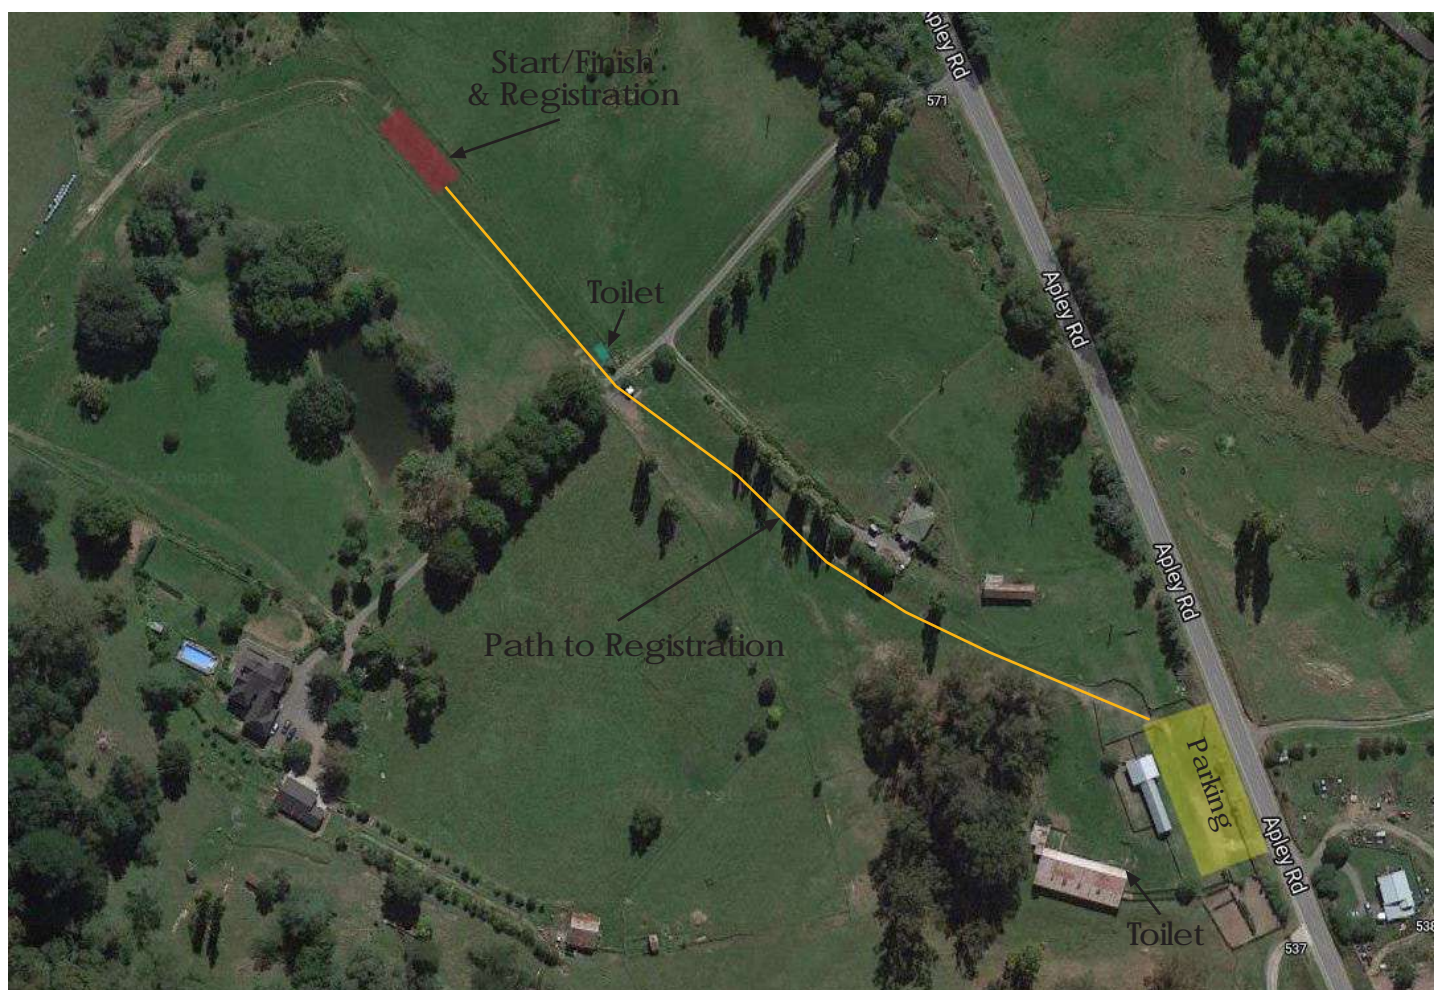

Located on Apley Road, 1.3km from the corner of Puketitiri Rd and Apley Rd
(look out for the Napier Harriers flag).

Please park in the paddock beside the cattle yards and walk 200m down to the race start
by following the flags

Course will be open from 12:30pm.

Registration from 1:00pm (based at the Napier Harriers trailer near the race start).

At the conclusion of racing we will head back to the Napier Harrier Club rooms, Symonds Lane, Taradale for afternoon tea and prize giving.